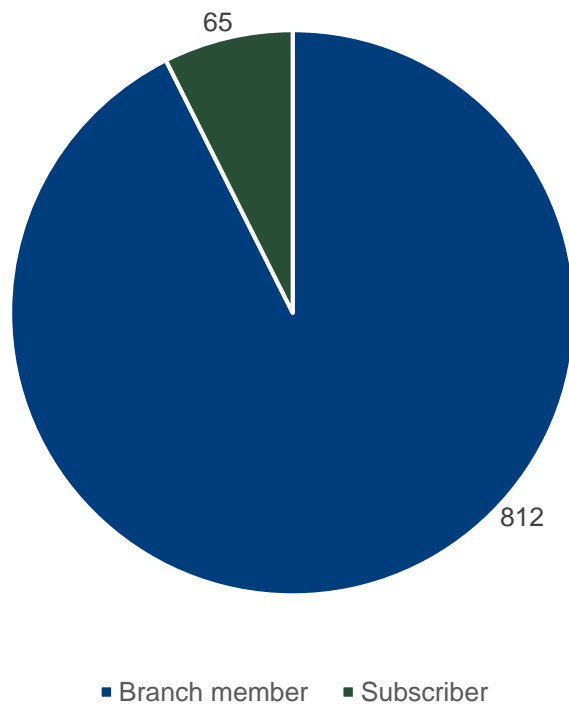

## Beds, Essex and Herts

Branch members: **812**

Subscribers: **65**

Membership category of Beds, Essex and Herts branch members and subscribers

Beds, Essex and Herts branch members vs subscribers

Professional registers of Beds, Essex and Herts branch members and subscribers

■ CBiol ■ CSci ■ CSciTeach ■ PHP ■ RSci ■ RSciTech

Length of membership of current members and subscribers of Beds, Essex and Herts branch based on election date