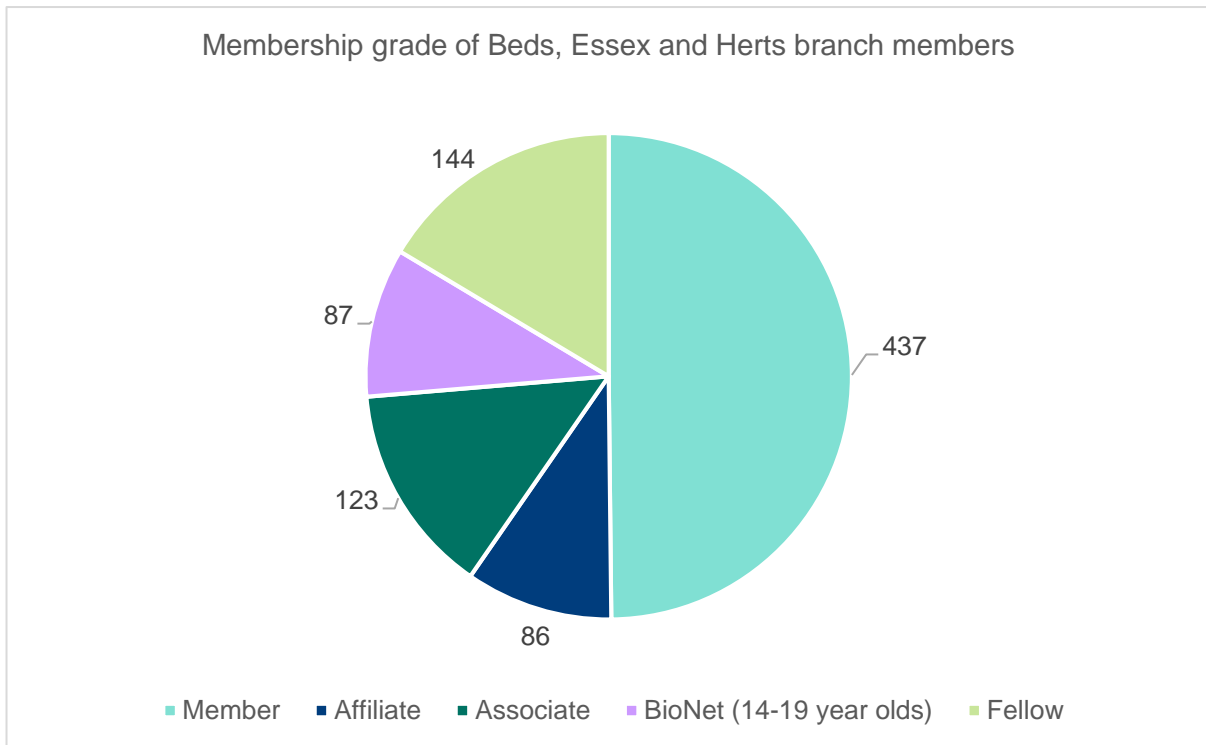

## Beds, Essex and Herts

Branch members: **812**

Subscribers: **65**

Membership category of Beds, Essex and Herts branch members and subscribers

Beds, Essex and Herts branch members vs subscribers

Professional registers of Beds, Essex and Herts branch members and subscribers

■ CBiol ■ CSci ■ CSciTeach ■ PHP ■ RSci ■ RSciTech

Length of membership of current members and subscribers of Beds, Essex and Herts branch based on election date