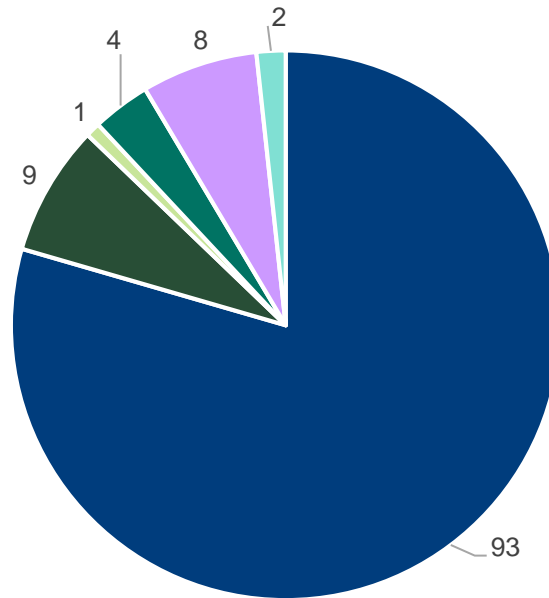

## Beds, Essex and Herts

Branch members: **812**

Subscribers: **65**

Membership category of Beds, Essex and Herts branch members and subscribers

Beds, Essex and Herts branch members vs subscribers

Professional registers of Beds, Essex and Herts branch members and subscribers

■ CBiol ■ CSci ■ CSciTeach ■ PHP ■ RSci ■ RSciTech

Length of membership of current members and subscribers of Beds, Essex and Herts branch based on election date

## Beds, Essex and Herts branch member map