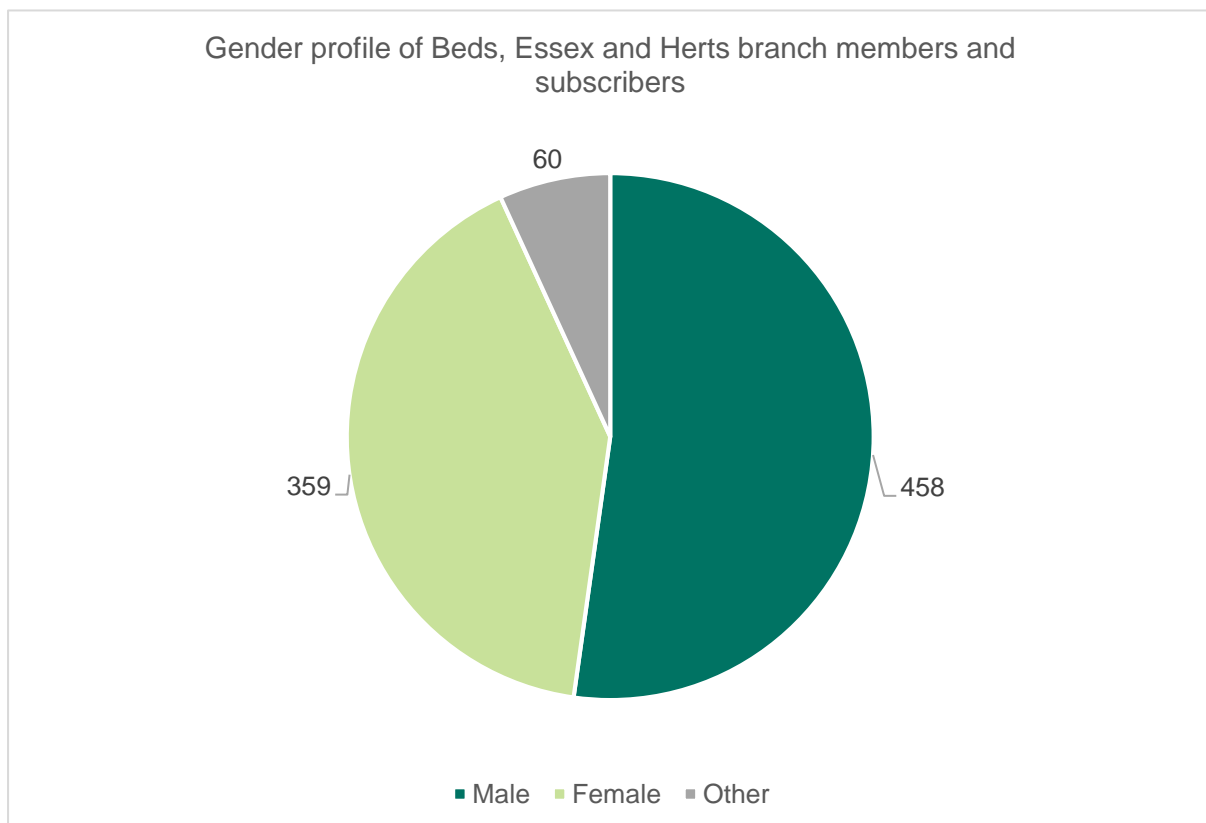

## Beds, Essex and Herts

Branch members: **812**

Subscribers: **65**

Membership category of Beds, Essex and Herts branch members and subscribers

Beds, Essex and Herts branch members vs subscribers

Professional registers of Beds, Essex and Herts branch members and subscribers