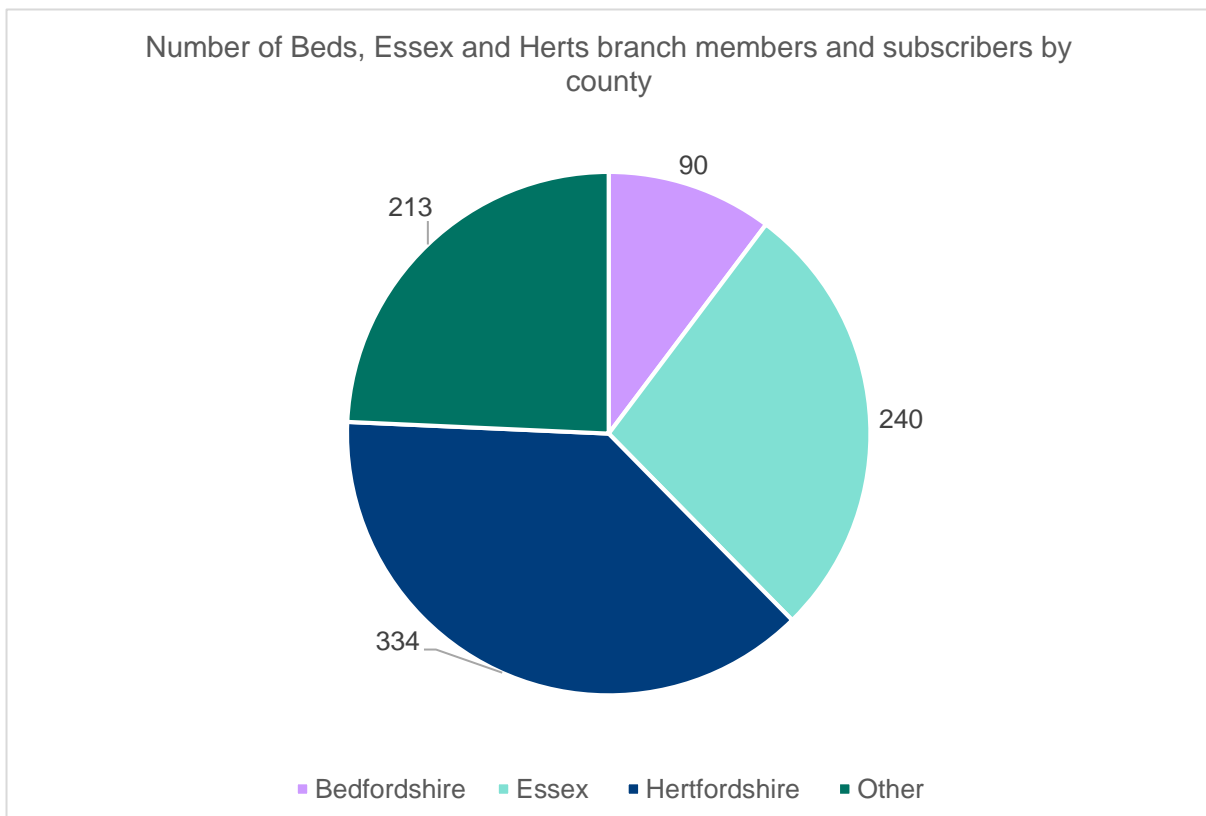

## Beds, Essex and Herts

Branch members: **812**

Subscribers: **65**

Membership category of Beds, Essex and Herts branch members and subscribers

Beds, Essex and Herts branch members vs subscribers

Professional registers of Beds, Essex and Herts branch members and subscribers

## Beds, Essex and Herts branch member map