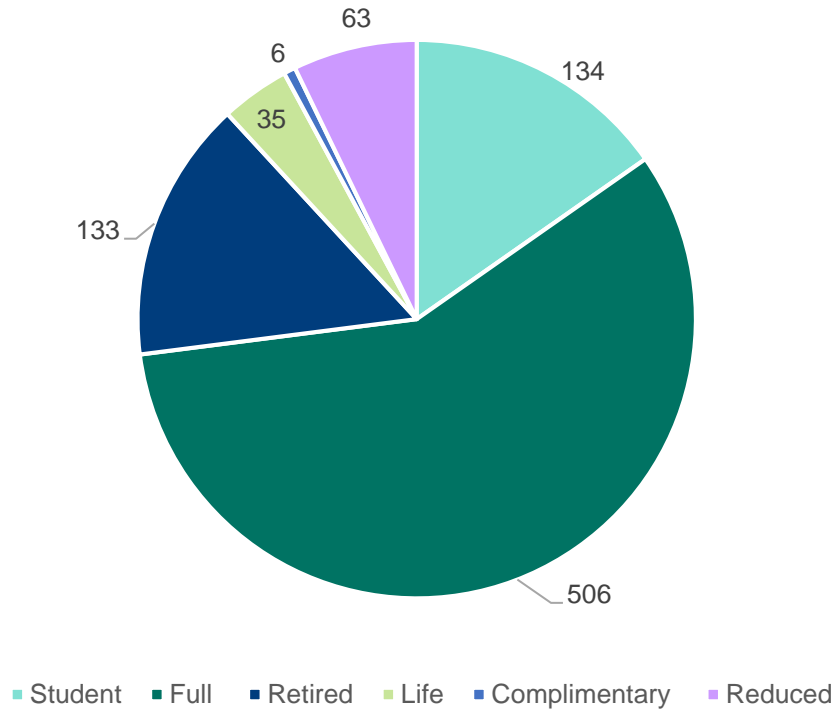

## Beds, Essex and Herts

Branch members: **812**

Subscribers: **65**

Membership category of Beds, Essex and Herts branch members and subscribers

Beds, Essex and Herts branch members vs subscribers

Professional registers of Beds, Essex and Herts branch members and subscribers

■ CBiol ■ CSci ■ CSciTeach ■ PHP ■ RSci ■ RSciTech

Length of membership of current members and subscribers of Beds, Essex and Herts branch based on election date